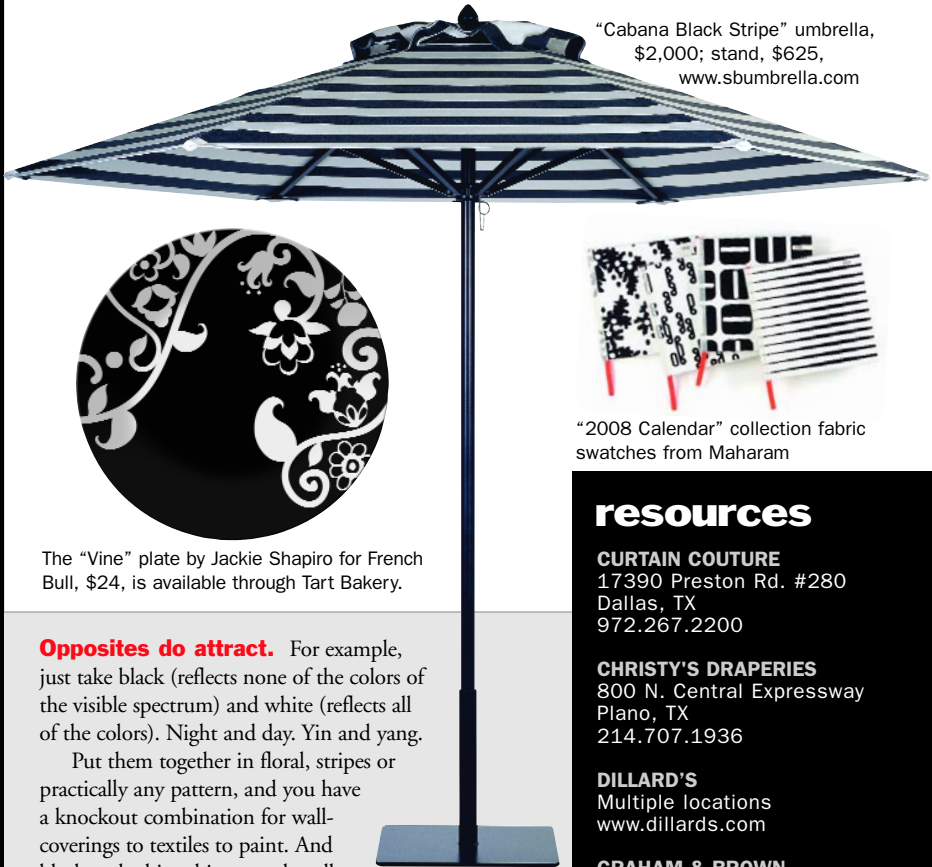

# Black & White

**THE CLASSIC COLOR PAIRING FOR A BOLD & BEAUTIFUL LOOK**

“Black Satin” and “White” paints by Benjamin Moore

NotNeutral’s “Count Piggy,” \$26. Mod + Mini and the Nasher Sculpture Center feature products from notNeutral.

“Jacobean Floral” towels and shower curtain, \$45 to \$285, Horchow Collection, Neiman Marcus

“Cabana Black Stripe” umbrella, \$2,000; stand, \$625, [www.sbumbrella.com](http://www.sbumbrella.com)

“2008 Calendar” collection fabric swatches from Maharam

The “Vine” plate by Jackie Shapiro for French Bull, \$24, is available through Tart Bakery.

**Opposites do attract.** For example, just take black (reflects none of the colors of the visible spectrum) and white (reflects all of the colors). Night and day. Yin and yang.